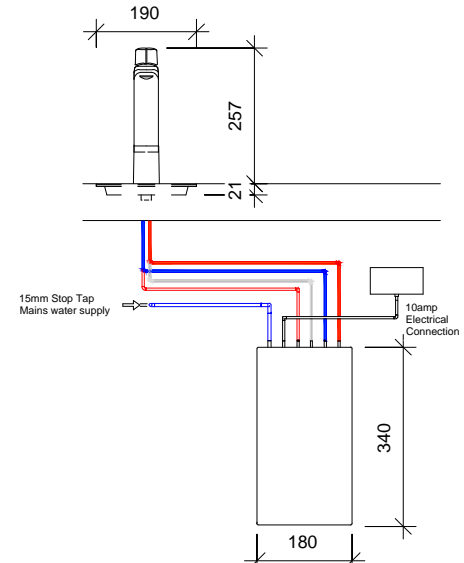

FRONT VIEW

SIDE VIEW

REAR VIEW

Billi Sahara on sink

Billi Sahara on Font

REV.	BY	DATE	DESCRIPTION OF CHANGE
1		23-07-14	INITIAL ISSUE
REVISION			

TITLE  
BOILING-AMBIENT WATER SYSTEM-BILLI SAHARA 310  
WITH XL LEVERED & FONT

PROJECT  
**SAHARA**

DRAWN A2K	DATE 23-07-2014		
SCALE 1 : 10	SIZE A3		