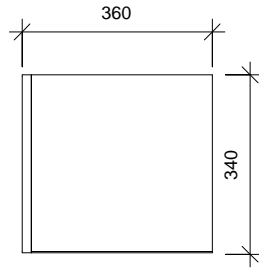

FRONT VIEW

SIDE VIEW

REAR VIEW

Billi Sahara on sink

Billi Sahara on Font

REV.	BY	DATE	DESCRIPTION OF CHANGE
1		23-07-14	INITIAL ISSUE
REVISION			

TITLE  
BOILING-AMBIENT WATER SYSTEM-BILLI SAHARA 310  
WITH XL LEVERED & FONT

PROJECT  
**SAHARA**

DRAWN A2K	DATE 23-07-2014		
SCALE 1 : 10	SIZE A3		