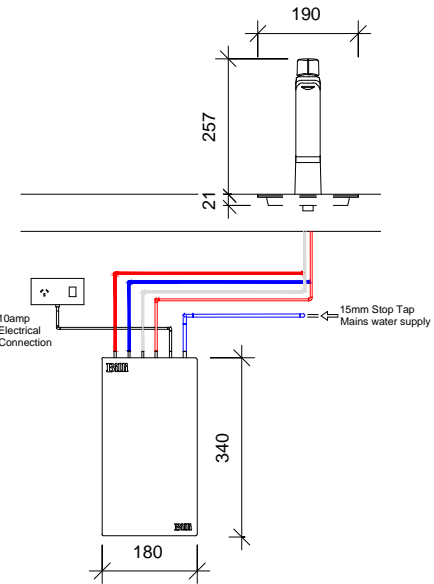

FRONT VIEW

SIDE VIEW

REAR VIEW

Billi Sahara on sink

Billi Sahara on Font

REV.	BY	DATE	DESCRIPTION OF CHANGE
1		23-07-14	INITIAL ISSUE
REVISION			

TITLE  
BOILING-AMBIENT WATER SYSTEM-BILLI SAHARA 310  
WITH XL LEVERED & FONT

PROJECT  
**SAHARA**

DRAWN A2K	DATE 23-07-2014		
SCALE 1 : 10	SIZE A3		