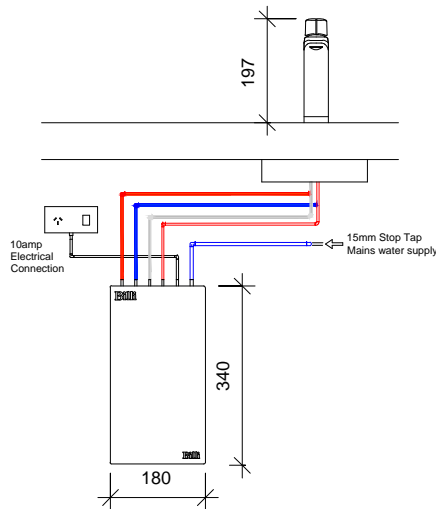

FRONT VIEW

SIDE VIEW

REAR VIEW

Billi Sahara on sink

Billi Sahara on Font

REV.	BY	DATE	DESCRIPTION OF CHANGE
1		23-07-14	INITIAL ISSUE
REVISION			

TITLE  
BOILING-AMBIENT WATER SYSTEM-BILLI SAHARA 310  
WITH XL LEVERED & FONT

PROJECT  
**SAHARA**

DRAWN A2K	DATE 23-07-2014		
SCALE 1 : 10	SIZE A3		