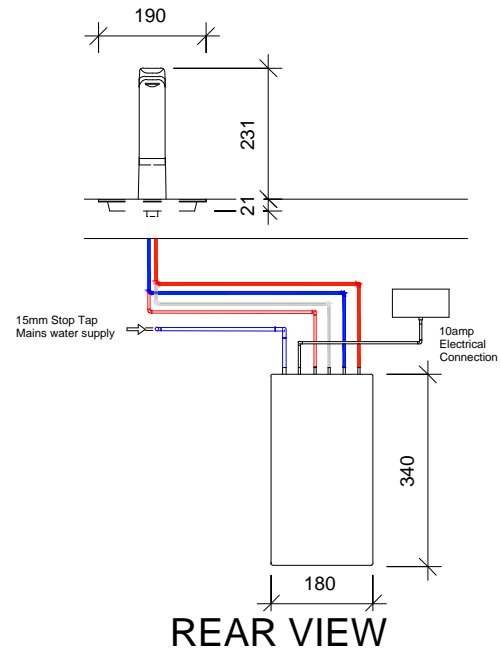

FRONT VIEW

SIDE VIEW

REAR VIEW

Billi Sahara on sink

Billi Sahara on Font

REV.	BY	DATE	DESCRIPTION OF CHANGE
1		23-07-14	INITIAL ISSUE
REVISION			

TITLE	BOILING-AMBIENT WATER SYSTEM-BILLI SAHARA 310 WITH XT TOUCH & FONT
PROJECT	SAHARA

DRAWN	A2K	DATE	23-07-2014
SCALE	1 : 10	SIZE	A3

Billi TM	
DRAWING No.	A1401-A103
REV.	1