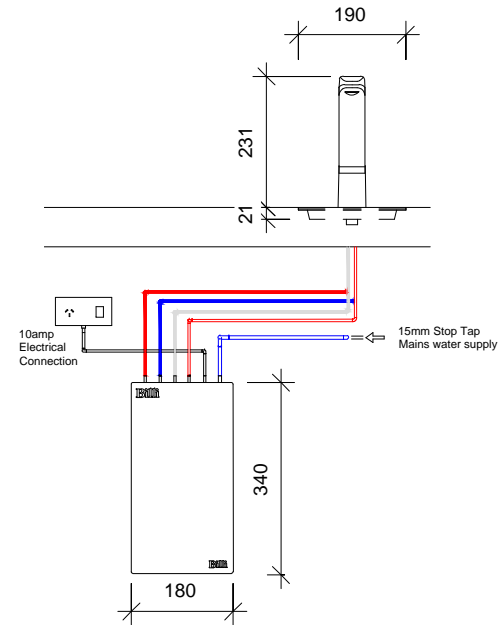

FRONT VIEW

SIDE VIEW

REAR VIEW

Billi Sahara on sink

Billi Sahara on Font

REV.	BY	DATE	DESCRIPTION OF CHANGE
1		23-07-14	INITIAL ISSUE
REVISION			

TITLE	BOILING-AMBIENT WATER SYSTEM-BILLI SAHARA 310 WITH XT TOUCH & FONT
PROJECT	SAHARA

DRAWN	A2K	DATE	23-07-2014
SCALE	1 : 10	SIZE	A3

Billi TM	
DRAWING No.	A1401-A103
REV.	1