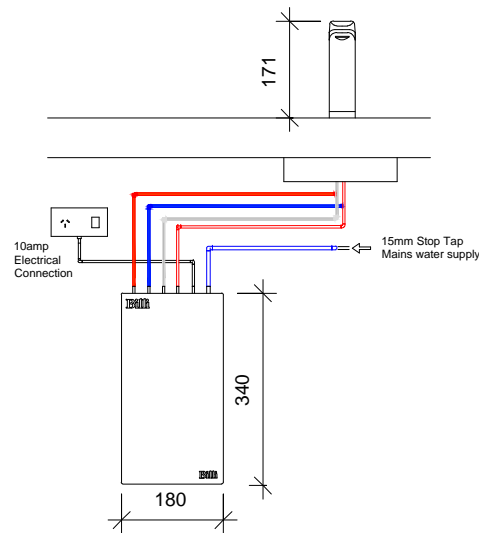

FRONT VIEW

SIDE VIEW

REAR VIEW

Billi Sahara on sink

Billi Sahara on Font

REV.	BY	DATE	DESCRIPTION OF CHANGE
1		23-07-14	INITIAL ISSUE
REVISION			

TITLE	BOILING-AMBIENT WATER SYSTEM-BILLI SAHARA 310 WITH XT TOUCH & FONT
PROJECT	SAHARA

DRAWN	A2K	DATE	23-07-2014
SCALE	1 : 10	SIZE	A3

Billi TM	
DRAWING No.	A1401-A103
REV.	1