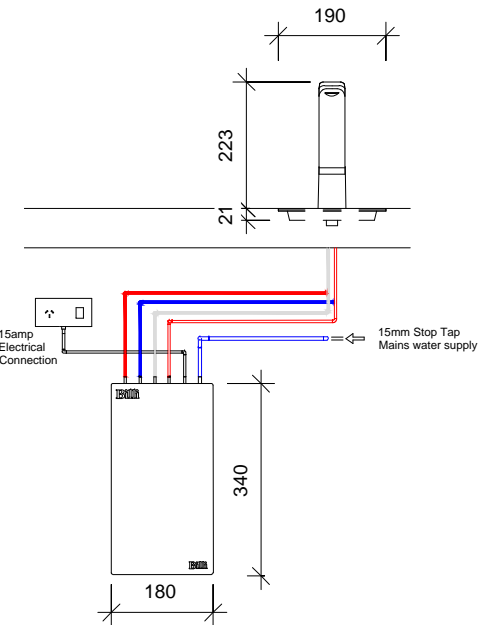

FRONT VIEW

SIDE VIEW

REAR VIEW

Billi Sahara on sink

Billi Sahara on Font

REV.	BY	DATE	DESCRIPTION OF CHANGE
1		23-07-14	INITIAL ISSUE
REVISION			

TITLE	BOILING-AMBIENT WATER SYSTEM-BILLI SAHARA 3120 WITH XR REMOTE & FONT
PROJECT	SAHARA

DRAWN	A2K	DATE	23-07-2014
SCALE	1 : 10	SIZE	A3

<b>Billi</b> <sup>TM</sup>	
DRAWING No.	A1401-A103
REV.	1