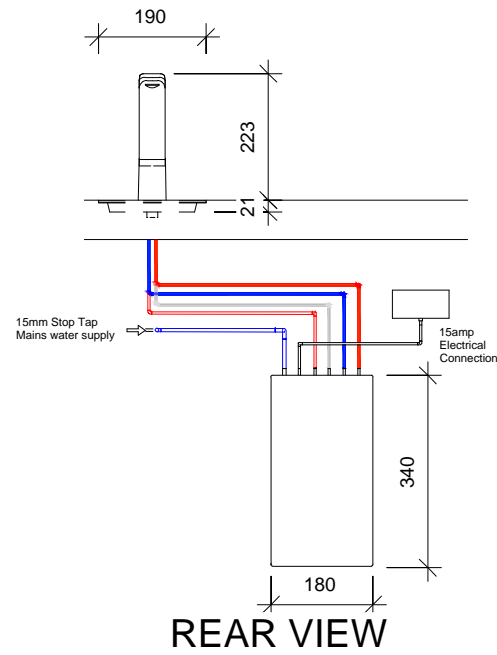

FRONT VIEW

SIDE VIEW

REAR VIEW

Billi Sahara on sink

Billi Sahara on Font

REV.	BY	DATE	DESCRIPTION OF CHANGE
1		23-07-14	INITIAL ISSUE
REVISION			

TITLE	BOILING-AMBIENT WATER SYSTEM-BILLI SAHARA 3120 WITH XR REMOTE & FONT
PROJECT	SAHARA

DRAWN	A2K	DATE	23-07-2014
SCALE	1 : 10	SIZE	A3

<b>Billi</b> <sup>TM</sup>	
DRAWING No.	A1401-A103
REV.	1