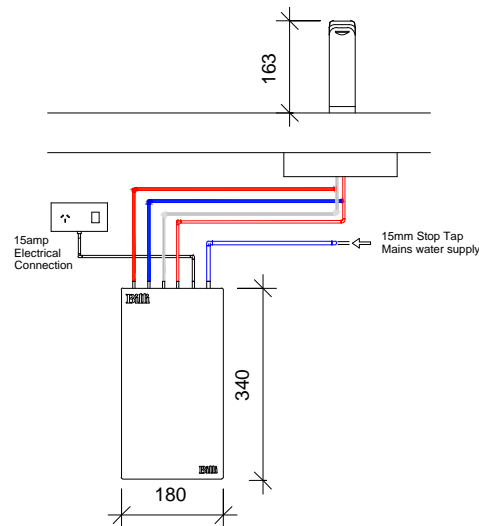

FRONT VIEW

SIDE VIEW

REAR VIEW

Billi Sahara on sink

Billi Sahara on Font

REV.	BY	DATE	DESCRIPTION OF CHANGE
1		23-07-14	INITIAL ISSUE
REVISION			

TITLE	BOILING-AMBIENT WATER SYSTEM-BILLI SAHARA 3120 WITH XR REMOTE & FONT
PROJECT	SAHARA

DRAWN	A2K	DATE	23-07-2014
SCALE	1 : 10	SIZE	A3

<b>Billi</b> <sup>TM</sup>	
DRAWING No.	A1401-A103
REV.	1