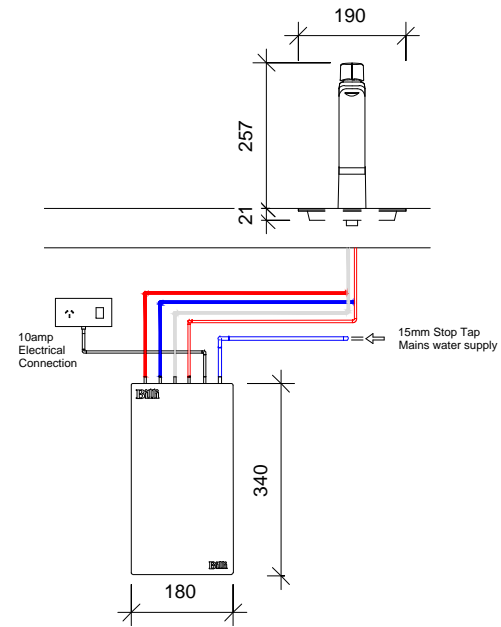

FRONT VIEW

SIDE VIEW

REAR VIEW

Billi Sahara on sink

Billi Sahara on Font

REV.	BY	DATE	DESCRIPTION OF CHANGE
1		23-07-14	INITIAL ISSUE
REVISION			

TITLE	BOILING-AMBIENT WATER SYSTEM-BILLI SAHARA (320-360) WITH XL LEVERED & FONT
PROJECT	SAHARA

DRAWN	A2K	DATE	23-07-2014
SCALE	1 : 10	SIZE	A3

Billi TM	
DRAWING No.	A1401-A103
REV.	1