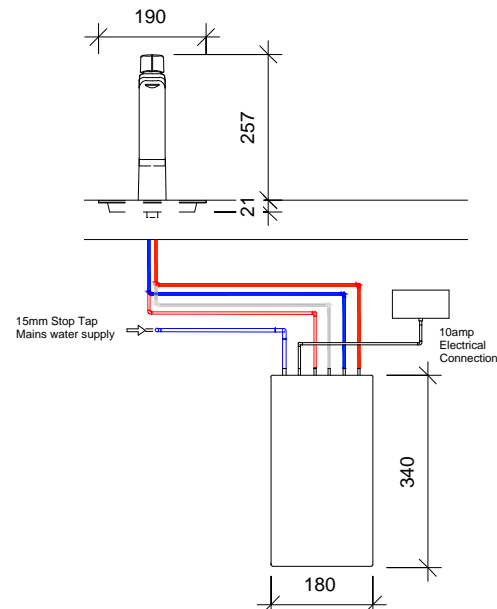

FRONT VIEW

SIDE VIEW

REAR VIEW

Billi Sahara on sink

Billi Sahara on Font

REV.	BY	DATE	DESCRIPTION OF CHANGE
1		23-07-14	INITIAL ISSUE
REVISION			

TITLE	BOILING-AMBIENT WATER SYSTEM-BILLI SAHARA (320-360) WITH XL LEVERED & FONT
PROJECT	SAHARA

DRAWN	A2K	DATE	23-07-2014
SCALE	1 : 10	SIZE	A3

Billi TM	
DRAWING No.	A1401-A103
REV.	1