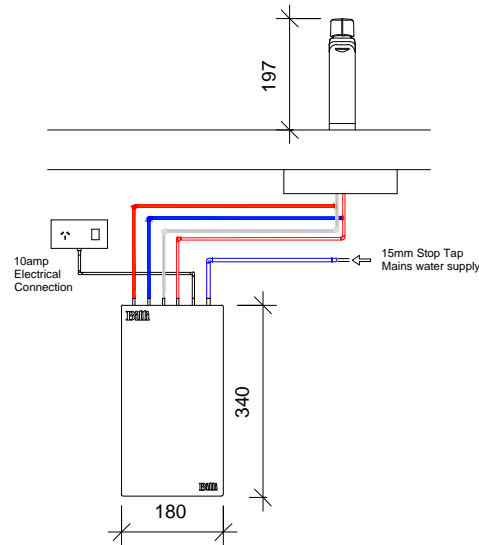

FRONT VIEW

SIDE VIEW

REAR VIEW

Billi Sahara on sink

Billi Sahara on Font

REV.	BY	DATE	DESCRIPTION OF CHANGE
1		23-07-14	INITIAL ISSUE
REVISION			

TITLE	BOILING-AMBIENT WATER SYSTEM-BILLI SAHARA (320-360) WITH XL LEVERED & FONT
PROJECT	SAHARA

DRAWN	A2K	DATE	23-07-2014
SCALE	1 : 10	SIZE	A3

Billi TM	
DRAWING No.	A1401-A103
REV.	1