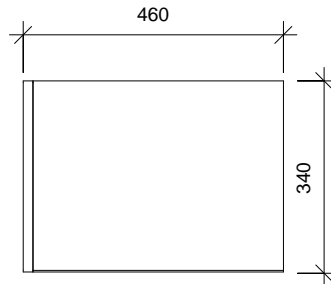

FRONT VIEW

SIDE VIEW

REAR VIEW

Billi Sahara on sink

Billi Sahara on Font

REV.	BY	DATE	DESCRIPTION OF CHANGE
1		23-07-14	INITIAL ISSUE
REVISION			

TITLE	BOILING-AMBIENT WATER SYSTEM-BILLI SAHARA (320-360) WITH XL LEVERED & FONT
PROJECT	SAHARA

DRAWN	A2K	DATE	23-07-2014
SCALE	1 : 10	SIZE	A3

Billi TM	
DRAWING No.	A1401-A103
REV.	1