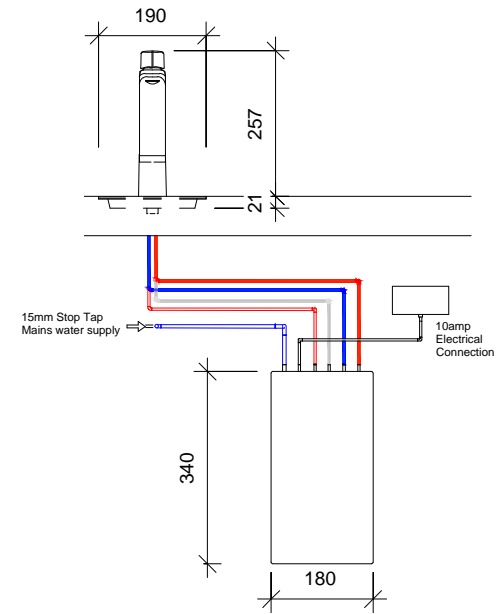

FRONT VIEW

SIDE VIEW

REAR VIEW

Billi Eco on sink

Billi Eco on Font

REV.	BY	DATE	DESCRIPTION OF CHANGE
1		23-07-14	INITIAL ISSUE
REVISION			

TITLE
BOILING-CHILLED WATER SYSTEM-BILLI ECO WITH
XL LEVERED & FONT

PROJECT

ECO

DRAWN	DATE
A2K	23-07-2014
SCALE	SIZE
1 : 10	A3

Billi TM	
A1401-A103	1