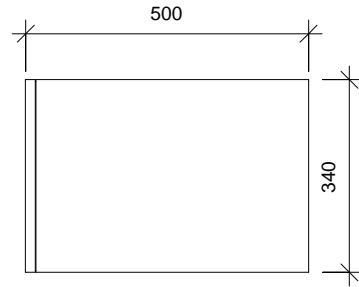

SIDE VIEW

REV.	BY	DATE	DESCRIPTION OF CHANGE
1		23-07-14	INITIAL ISSUE
REVISION			

TITLE
BOILING-CHILLED WATER SYSTEM-BILLI ECO WITH
XL LEVERED & FONT

PROJECT

ECO

DRAWN	DATE
A2K	23-07-2014
SCALE	SIZE
1 : 10	A3

Billi^{TM}			
		DRAWING No.	REV.
A1401-A103	1