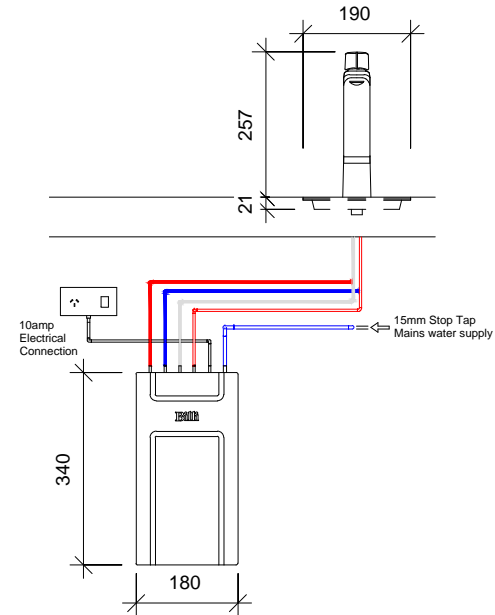

FRONT VIEW

SIDE VIEW

REAR VIEW

Billi Eco on sink

Billi Eco on Font

REV.	BY	DATE	DESCRIPTION OF CHANGE
1		23-07-14	INITIAL ISSUE
REVISION			

TITLE
BOILING-CHILLED WATER SYSTEM-BILLI ECO WITH
XL LEVERED & FONT

PROJECT

ECO

DRAWN	DATE
A2K	23-07-2014
SCALE	SIZE
1 : 10	A3

Billi TM	
A1401-A103	1