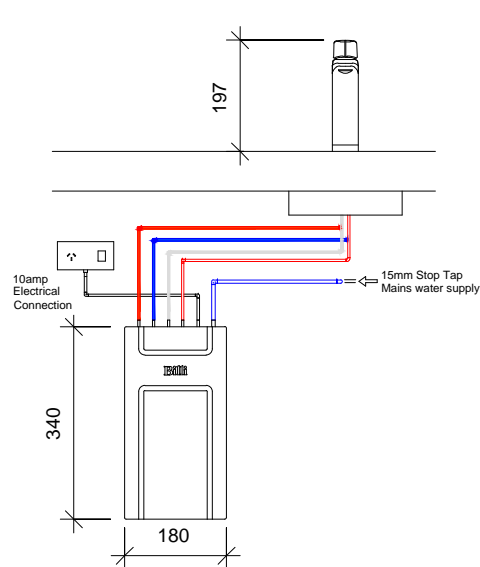

FRONT VIEW

SIDE VIEW

REAR VIEW

Billi Eco on sink

Billi Eco on Font

REV.	BY	DATE	DESCRIPTION OF CHANGE
1		23-07-14	INITIAL ISSUE
REVISION			

TITLE
BOILING-CHILLED WATER SYSTEM-BILLI ECO WITH
XL LEVERED & FONT

PROJECT

ECO

DRAWN	DATE
A2K	23-07-2014
SCALE	SIZE
1 : 10	A3

Billi TM	
A1401-A103	1