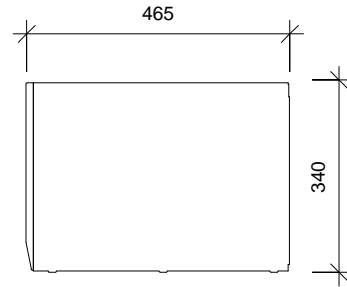

FRONT VIEW

SIDE VIEW

REAR VIEW

Billi Quadra on sink

Billi Quadra on Font

REV.	BY	DATE	DESCRIPTION OF CHANGE
1		23-07-14	INITIAL ISSUE
REVISION			

TITLE
BOILING-CHILLED WATER SYSTEM-BILLI QUADRA 4180
WATER COOLED WITH XL LEVERED & FONT

PROJECT

QUADRA

DRAWN
A2K

DATE
23-07-2014

SCALE
1 : 10

SIZE
A3

BilliTM

DRAWING No.
A1401-A103