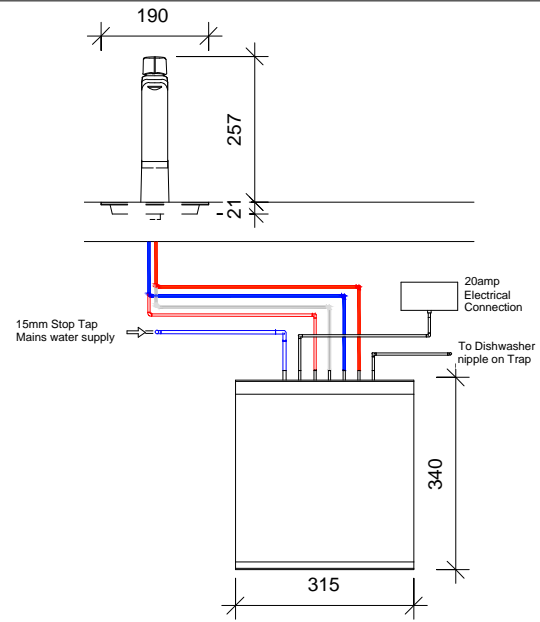

FRONT VIEW

SIDE VIEW

REAR VIEW

Billi Quadra on sink

Billi Quadra on Font

REV.	BY	DATE	DESCRIPTION OF CHANGE
1		23-07-14	INITIAL ISSUE
REVISION			

TITLE
BOILING-CHILLED WATER SYSTEM-BILLI QUADRA 4180
WATER COOLED WITH XL LEVERED & FONT

PROJECT

QUADRA

DRAWN
A2K

DATE
23-07-2014

SCALE
1 : 10

SIZE
A3

BilliTM

DRAWING No.
A1401-A103