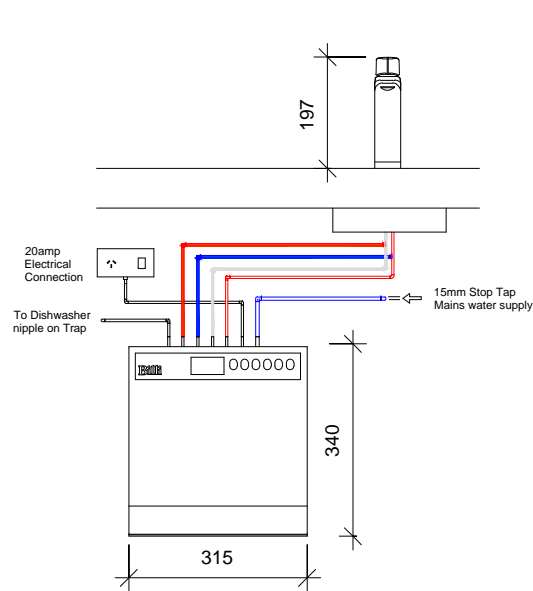

FRONT VIEW

SIDE VIEW

REAR VIEW

Billi Quadra on sink

Billi Quadra on Font

REV.	BY	DATE	DESCRIPTION OF CHANGE
1		23-07-14	INITIAL ISSUE
REVISION			

TITLE
BOILING-CHILLED WATER SYSTEM-BILLI QUADRA 4180
WATER COOLED WITH XL LEVERED & FONT

PROJECT

QUADRA

DRAWN
A2K

DATE
23-07-2014

SCALE
1 : 10

SIZE
A3

BilliTM

DRAWING No.
A1401-A103