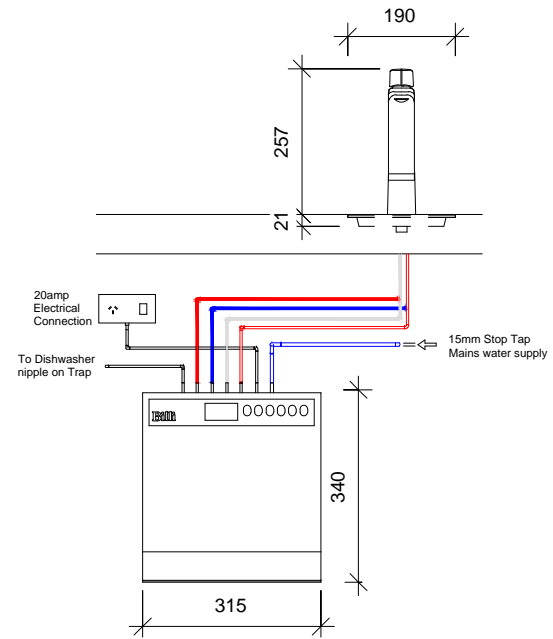

FRONT VIEW

SIDE VIEW

REAR VIEW

Billi Quadra on sink

Billi Quadra on Font

REV.	BY	DATE	DESCRIPTION OF CHANGE
1		23-07-14	INITIAL ISSUE
REVISION			

TITLE
BOILING-CHILLED WATER SYSTEM-BILLI QUADRA 4180
WATER COOLED WITH XL LEVERED & FONT

PROJECT

QUADRA

DRAWN
A2K

DATE
23-07-2014

SCALE
1 : 10

SIZE
A3

BilliTM

DRAWING No.
A1401-A103