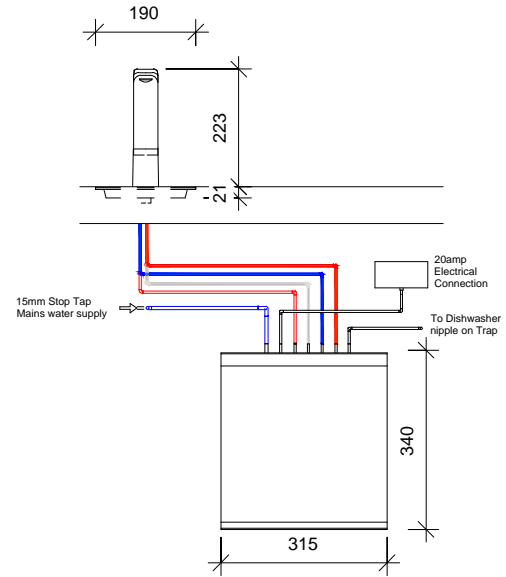

FRONT VIEW

SIDE VIEW

REAR VIEW

Billi Quadra on sink

Billi Quadra on Font

REV.	BY	DATE	DESCRIPTION OF CHANGE
1		23-07-14	INITIAL ISSUE
REVISION			

TITLE  
 BOILING-CHILLED WATER SYSTEM-BILLI  
 QUADRA 4180  
 WATER COOLED WITH XR REMOTE & FONT  
 PROJECT  
**QUADRA**

DRAWN A2K	DATE 23-07-2014		
SCALE 1 : 10	SIZE A3		