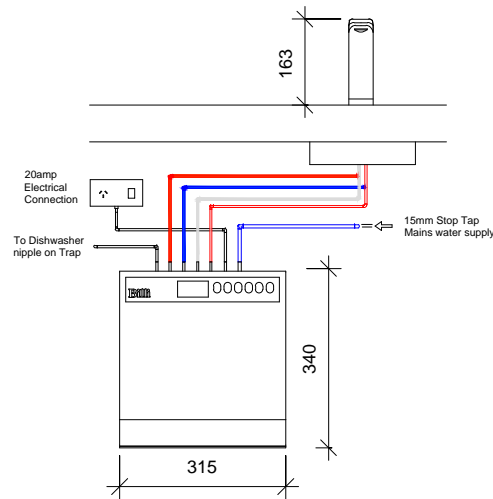

FRONT VIEW

SIDE VIEW

REAR VIEW

Billi Quadra on sink

Billi Quadra on Font

REV.	BY	DATE	DESCRIPTION OF CHANGE
1		23-07-14	INITIAL ISSUE
REVISION			

TITLE  
 BOILING-CHILLED WATER SYSTEM-BILLI  
 QUADRA 4180  
 WATER COOLED WITH XR REMOTE & FONT  
 PROJECT  
**QUADRA**

DRAWN A2K	DATE 23-07-2014		
SCALE 1 : 10	SIZE A3		