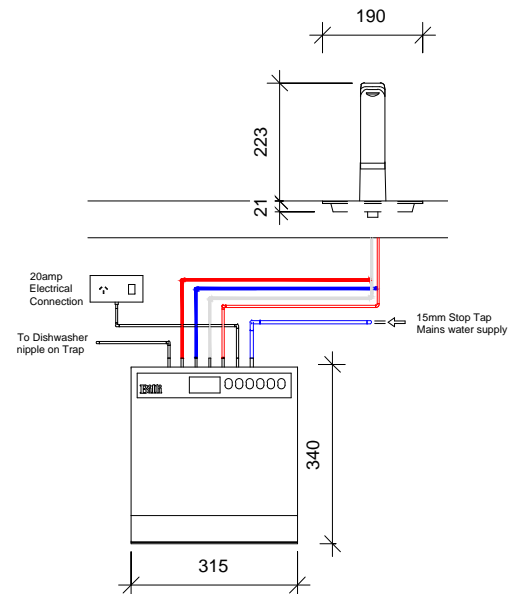

FRONT VIEW

SIDE VIEW

REAR VIEW

Billi Quadra on sink

Billi Quadra on Font

REV.	BY	DATE	DESCRIPTION OF CHANGE
1		23-07-14	INITIAL ISSUE
REVISION			

TITLE  
 BOILING-CHILLED WATER SYSTEM-BILLI  
 QUADRA 4180  
 WATER COOLED WITH XR REMOTE & FONT  
 PROJECT  
**QUADRA**

DRAWN A2K	DATE 23-07-2014		
SCALE 1 : 10	SIZE A3		