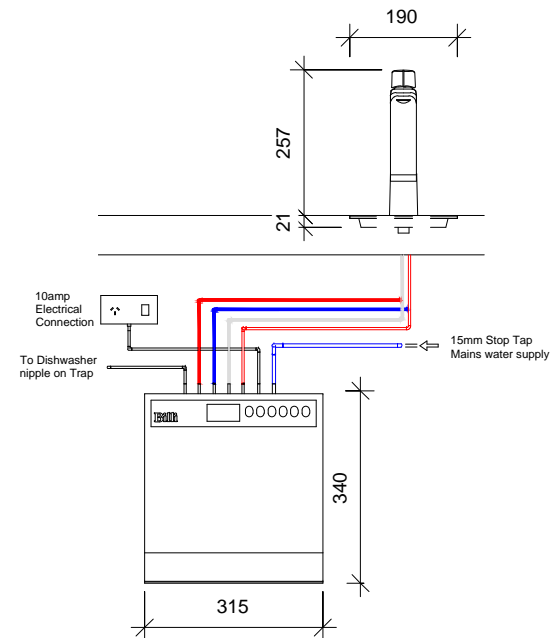

FRONT VIEW

SIDE VIEW

REAR VIEW

Billi Quadra on sink

Billi Quadra on Font

REV.	BY	DATE	DESCRIPTION OF CHANGE
1		23-07-14	INITIAL ISSUE
REVISION			

TITLE	BOILING-CHILLED WATER SYSTEM-BILLI QUADRA (420-460) WATER COOLED WITH XL LEVERED & FONT PROJECT
QUADRA	

DRAWN	A2K	DATE	23-07-2014
SCALE	1 : 10	SIZE	A3

<b>Billi</b> <sup>TM</sup>	
DRAWING No.	A1401-A103
REV.	1