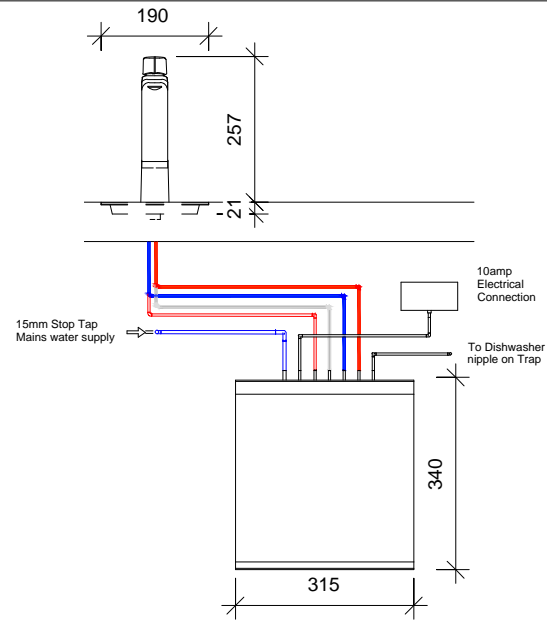

FRONT VIEW

SIDE VIEW

REAR VIEW

Billi Quadra on sink

Billi Quadra on Font

REV.	BY	DATE	DESCRIPTION OF CHANGE
1		23-07-14	INITIAL ISSUE
REVISION			

TITLE	BOILING-CHILLED WATER SYSTEM-BILLI QUADRA (420-460) WATER COOLED WITH XL LEVERED & FONT PROJECT
QUADRA	

DRAWN	A2K	DATE	23-07-2014
SCALE	1 : 10	SIZE	A3

<b>Billi</b> <sup>TM</sup>	
DRAWING No.	A1401-A103
REV.	1