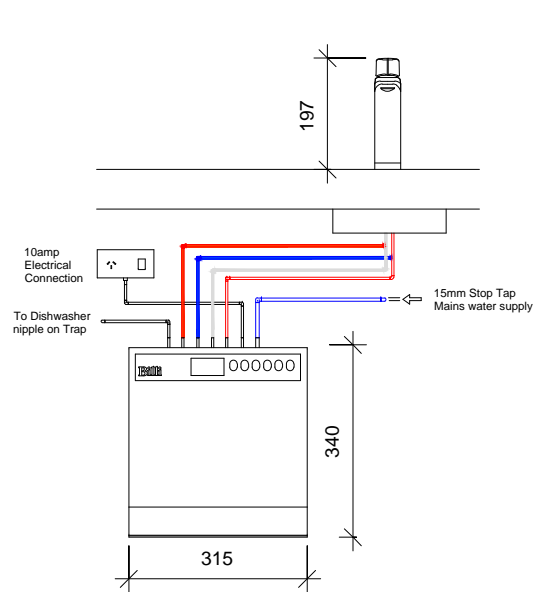

FRONT VIEW

SIDE VIEW

REAR VIEW

Billi Quadra on sink

Billi Quadra on Font

REV.	BY	DATE	DESCRIPTION OF CHANGE
1		23-07-14	INITIAL ISSUE
REVISION			

TITLE	BOILING-CHILLED WATER SYSTEM-BILLI QUADRA (420-460) WATER COOLED WITH XL LEVERED & FONT PROJECT
QUADRA	

DRAWN	A2K	DATE	23-07-2014
SCALE	1 : 10	SIZE	A3

<b>Billi</b> <sup>TM</sup>	
DRAWING No.	A1401-A103
REV.	1