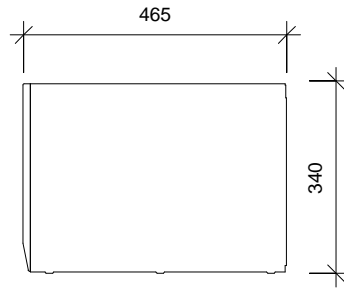

FRONT VIEW

SIDE VIEW

REAR VIEW

Billi Quadra on sink

Billi Quadra on Font

REV.	BY	DATE	DESCRIPTION OF CHANGE
1		23-07-14	INITIAL ISSUE
REVISION			

TITLE	BOILING-CHILLED WATER SYSTEM-BILLI QUADRA (420-460) WATER COOLED WITH XL LEVERED & FONT PROJECT
QUADRA	

DRAWN	A2K	DATE	23-07-2014
SCALE	1 : 10	SIZE	A3

<b>Billi</b> <sup>TM</sup>	
DRAWING No.	A1401-A103
REV.	1