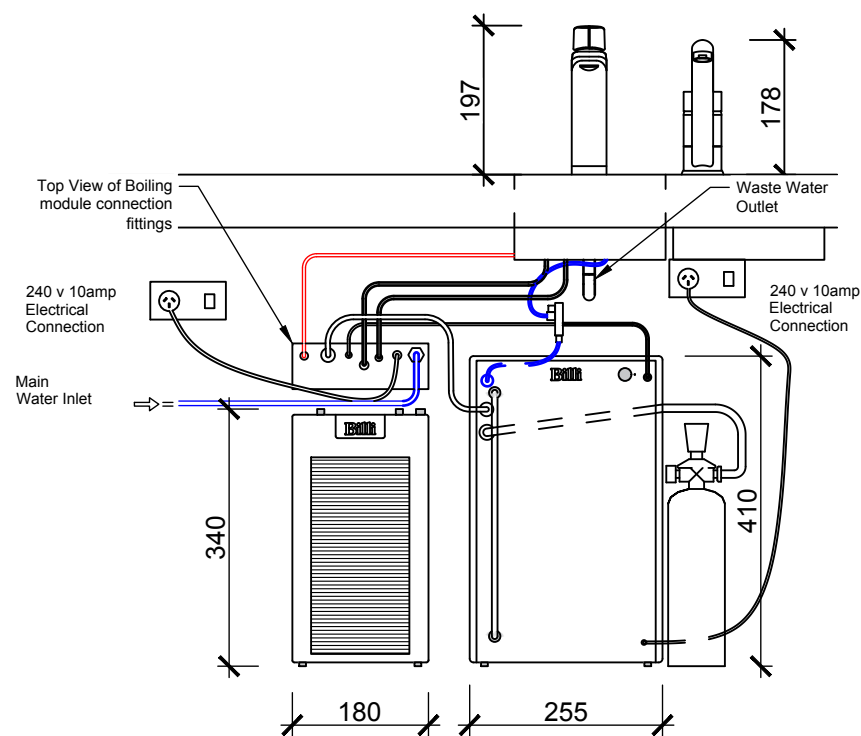

FRONT VIEW

SIDE VIEW

REAR VIEW

Billi Quadra Sparkling Plus on sink

Billi Quadra Sparkling Plus on second sink

Billi Quadra Sparkling Plus on Font

REV.	BY	DATE	DESCRIPTION OF CHANGE
1		20-09-14	INITIAL ISSUE
2	A2K	05-2017	Updates to connections and dimensions
REVISION			

TITLE	BOILING WATER SYSTEM-BILLI QUADRA SPARKLING PLUS 120 WITH XL LEVERED AND PIN LEVER
PROJECT	Quadra Sparkling Plus

DRAWN	A2K	DATE	10-10-14		
SCALE	1 : 10	SIZE	A3		
DRAWING No.			BW-S-004	REV.	2