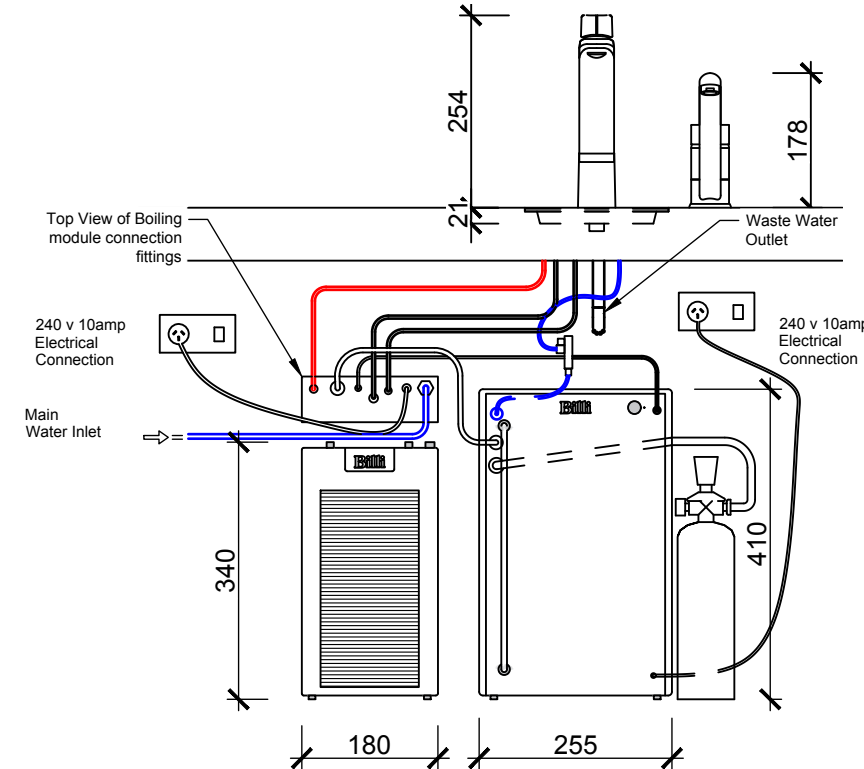

FRONT VIEW

SIDE VIEW

REAR VIEW

Billi Quadra Sparkling Plus on sink

Billi Quadra Sparkling Plus on second sink

Billi Quadra Sparkling Plus on Font

REV.	BY	DATE	DESCRIPTION OF CHANGE
1		20-09-14	INITIAL ISSUE
2	A2K	05-2017	Updates to connections and dimensions
REVISION			

TITLE	BOILING WATER SYSTEM-BILLI QUADRA SPARKLING PLUS 120 WITH XL LEVERED AND PIN LEVER
PROJECT	Quadra Sparkling Plus

DRAWN	A2K	DATE	10-10-14		
SCALE	1 : 10	SIZE	A3		
DRAWING No.			BW-S-004	REV.	2