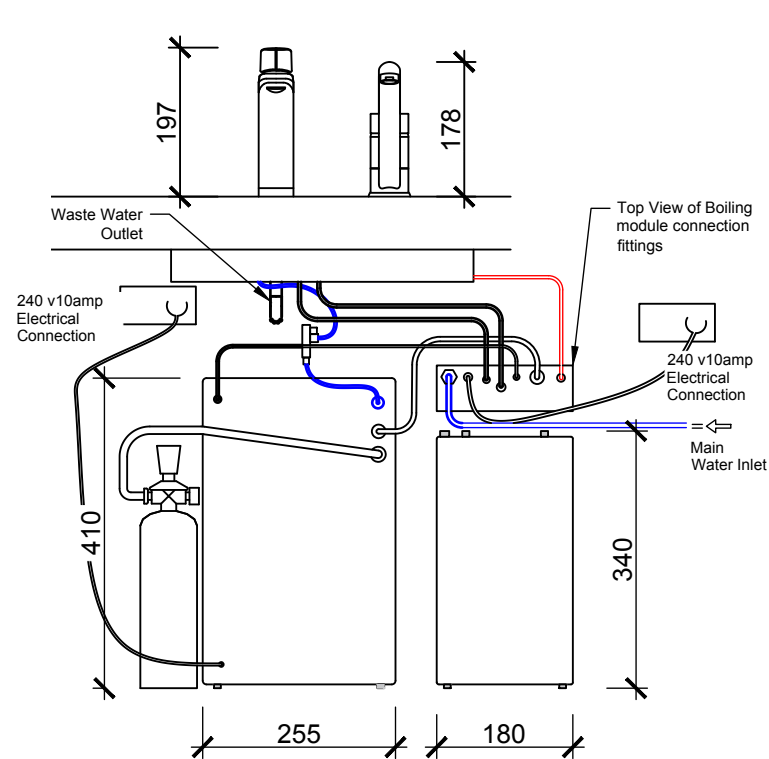

FRONT VIEW

SIDE VIEW

REAR VIEW

Billi Quadra Sparkling Plus on sink

Billi Quadra Sparkling Plus on second sink

Billi Quadra Sparkling Plus on Font

REV.	BY	DATE	DESCRIPTION OF CHANGE
1		20-09-14	INITIAL ISSUE
2	A2K	05-2017	Updates to connections and dimensions
REVISION			

TITLE	BOILING WATER SYSTEM-BILLI QUADRA SPARKLING PLUS 120 WITH XL LEVERED AND PIN LEVER
PROJECT	Quadra Sparkling Plus

DRAWN	A2K	DATE	10-10-14		
SCALE	1 : 10	SIZE	A3		
DRAWING No.			BW-S-004	REV.	2