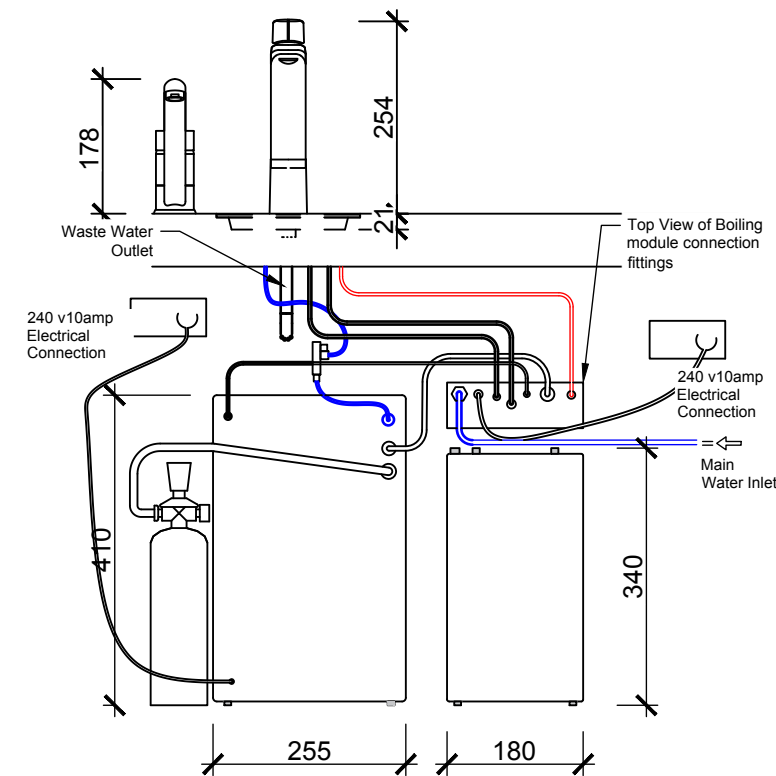

FRONT VIEW

SIDE VIEW

REAR VIEW

Billi Quadra Sparkling Plus on sink

Billi Quadra Sparkling Plus on second sink

Billi Quadra Sparkling Plus on Font

REV.	BY	DATE	DESCRIPTION OF CHANGE
1		20-09-14	INITIAL ISSUE
2	A2K	05-2017	Updates to connections and dimensions
REVISION			

TITLE	BOILING WATER SYSTEM-BILLI QUADRA SPARKLING PLUS 120 WITH XL LEVERED AND PIN LEVER
PROJECT	Quadra Sparkling Plus

DRAWN	A2K	DATE	10-10-14		
SCALE	1 : 10	SIZE	A3		
DRAWING No.			BW-S-004	REV.	2