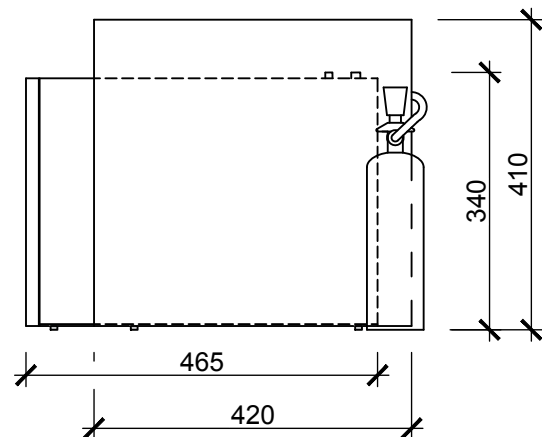

FRONT VIEW

SIDE VIEW

REAR VIEW

Billi Quadra Sparkling Plus on sink

Billi Quadra Sparkling Plus on second sink

Billi Quadra Sparkling Plus on Font

REV.	BY	DATE	DESCRIPTION OF CHANGE
1		20-09-14	INITIAL ISSUE
2	A2K	05-2017	Updates to connections and dimensions
REVISION			

TITLE	BOILING WATER SYSTEM-BILLI QUADRA SPARKLING PLUS 120 WITH XL LEVERED AND PIN LEVER
PROJECT	Quadra Sparkling Plus

DRAWN	A2K	DATE	10-10-14		
SCALE	1 : 10	SIZE	A3		
DRAWING No.			BW-S-004	REV.	2