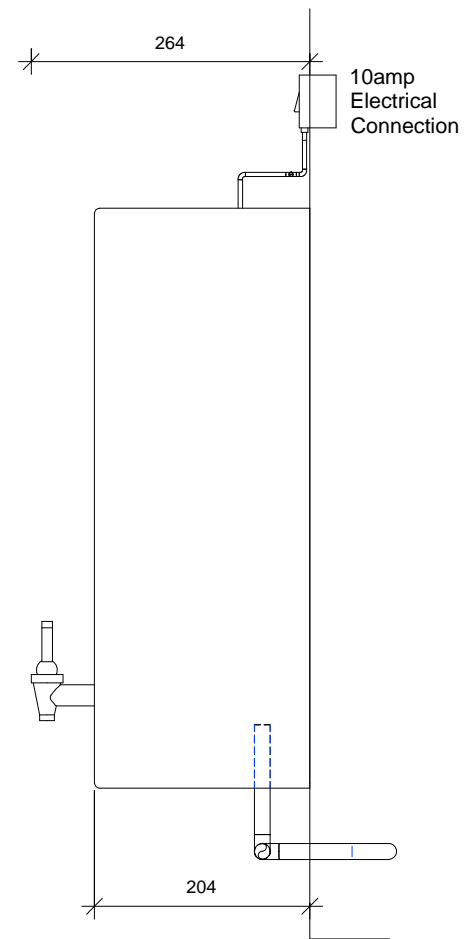

Billi Ultra Front View

Billi Ultra Side View

REV.	BY	DATE	DESCRIPTION OF CHANGE
1		23-07-14	INITIAL ISSUE
REVISION			

TITLE	BOILING WATER SYSTEM-BILLI ULTRA 2500
PROJECT	ULTRA

DRAWN	A2K
DATE	23-07-2014
SCALE	1 : 5
SIZE	A3

Billi TM	
DRAWING No.	A1401-A103
REV.	1