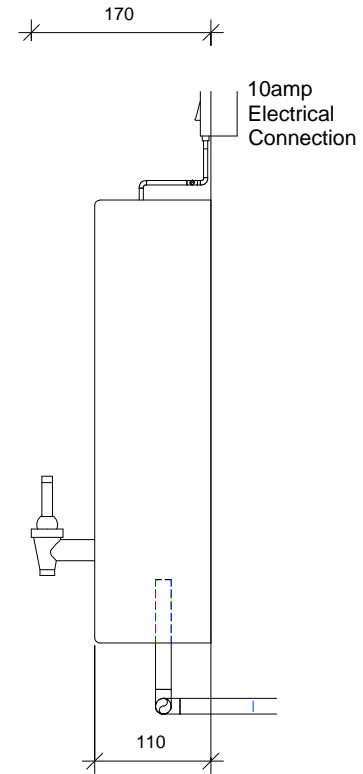

Billi Ultra Front View

Billi Ultra Side View

REV.	BY	DATE	DESCRIPTION OF CHANGE	TITLE	DRAWN	DATE	Billi™	
1		23-07-14	INITIAL ISSUE	BOILING WATER SYSTEM-BILLI ULTRA 600	A2K	23-07-2014		
				PROJECT			SCALE	SIZE
				ULTRA			1 : 5	A3
							DRAWING No.	REV.
							A1401-A103	1
			REVISION					