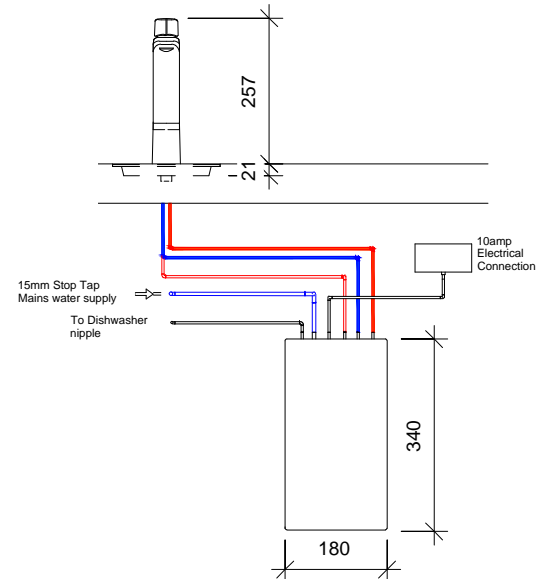

FRONT VIEW

SIDE VIEW

REAR VIEW

Billi Alpine on sink

Billi Alpine on Font

REV.	BY	DATE	DESCRIPTION OF CHANGE
1		23-07-14	INITIAL ISSUE
REVISION			

TITLE
CHILLED WATER SYSTEM-BILLI ALPINE 125 WITH XL
LEVERED & FONT

PROJECT

ALPINE

DRAWN
A2K

DATE
23-07-2014

SCALE
1 : 10

SIZE
A3

BilliTM

DRAWING No.
A1401-A103