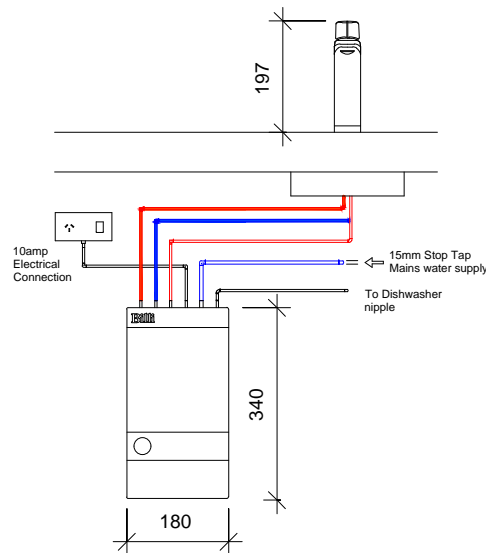

FRONT VIEW

SIDE VIEW

REAR VIEW

Billi Alpine on sink

Billi Alpine on Font

REV.	BY	DATE	DESCRIPTION OF CHANGE
1		23-07-14	INITIAL ISSUE
REVISION			

TITLE
CHILLED WATER SYSTEM-BILLI ALPINE 125 WITH XL
LEVERED & FONT

PROJECT

ALPINE

DRAWN
A2K

DATE
23-07-2014

SCALE
1 : 10

SIZE
A3

BilliTM

DRAWING No.
A1401-A103