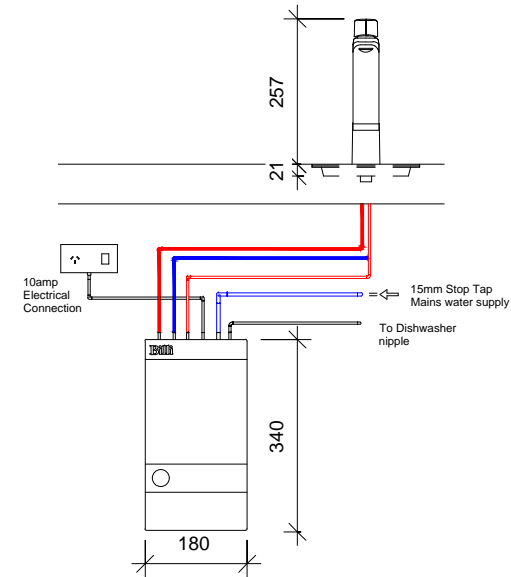

FRONT VIEW

SIDE VIEW

REAR VIEW

Billi Alpine on sink

Billi Alpine on Font

REV.	BY	DATE	DESCRIPTION OF CHANGE
1		23-07-14	INITIAL ISSUE
REVISION			

TITLE
CHILLED WATER SYSTEM-BILLI ALPINE 125 WITH XL
LEVERED & FONT

PROJECT

ALPINE

DRAWN
A2K

DATE
23-07-2014

SCALE
1 : 10

SIZE
A3

BilliTM

DRAWING No.
A1401-A103