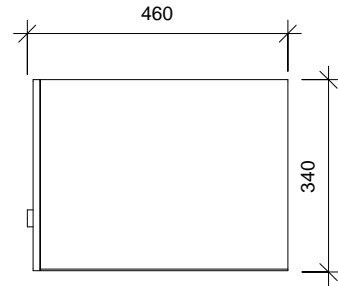

SIDE VIEW

REV.	BY	DATE	DESCRIPTION OF CHANGE
1		23-07-14	INITIAL ISSUE
REVISION			

TITLE
CHILLED WATER SYSTEM-BILLI ALPINE 125 WITH XL
LEVERED & FONT

PROJECT

ALPINE

DRAWN
A2K

DATE
23-07-2014

SCALE
1 : 10

SIZE
A3

Billi^{TM}

DRAWING No.
A1401-A103

REV.
1