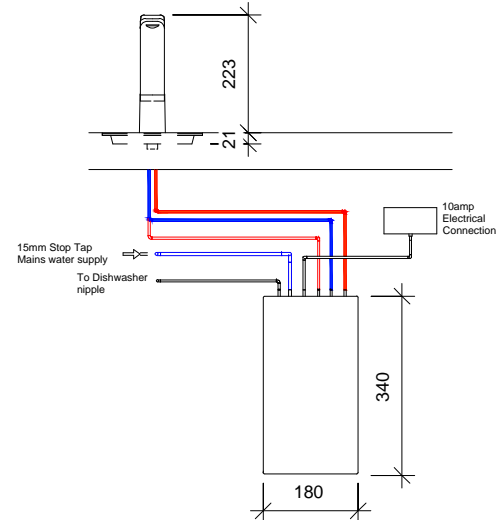

FRONT VIEW

SIDE VIEW

REAR VIEW

Billi Alpine on sink

Billi Alpine on Font

REV.	BY	DATE	DESCRIPTION OF CHANGE
1		23-07-14	INITIAL ISSUE
REVISION			

TITLE	CHILLED WATER WATER SYSTEM-BILLI ALPINE 125 WITH XR REMOTE & FONT
PROJECT	ALPINE

DRAWN	A2K	DATE	23-07-2014	<b>Billi</b> <sup>TM</sup>
SCALE	1 : 10	SIZE	A3	
DRAWING No.		A1401-A103	REV.	1