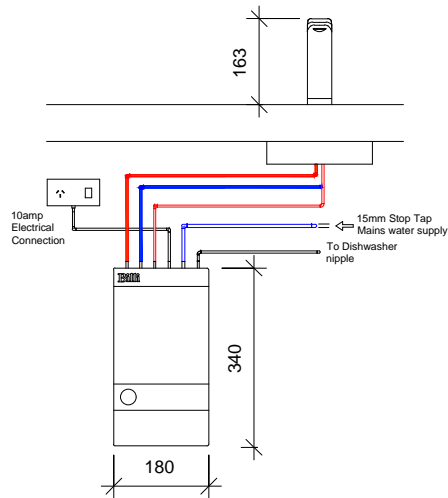

FRONT VIEW

SIDE VIEW

REAR VIEW

Billi Alpine on sink

Billi Alpine on Font

REV.	BY	DATE	DESCRIPTION OF CHANGE
1		23-07-14	INITIAL ISSUE
REVISION			

TITLE	CHILLED WATER WATER SYSTEM-BILLI ALPINE 125 WITH XR REMOTE & FONT
PROJECT	ALPINE

DRAWN	A2K	DATE	23-07-2014	<b>Billi</b> <sup>TM</sup>
SCALE	1 : 10	SIZE	A3	
DRAWING No.		A1401-A103	REV.	1