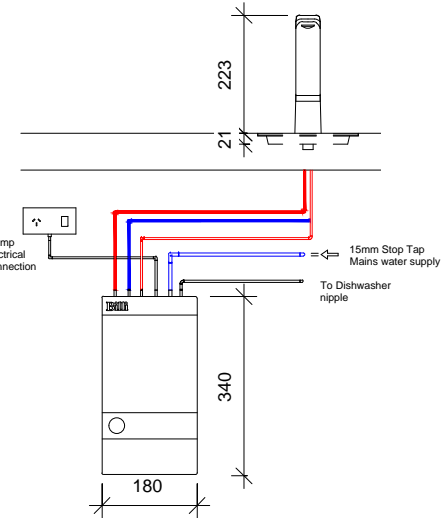

FRONT VIEW

SIDE VIEW

REAR VIEW

Billi Alpine on sink

Billi Alpine on Font

REV.	BY	DATE	DESCRIPTION OF CHANGE
1		23-07-14	INITIAL ISSUE
REVISION			

TITLE	CHILLED WATER WATER SYSTEM-BILLI ALPINE 125 WITH XR REMOTE & FONT
PROJECT	ALPINE

DRAWN	A2K	DATE	23-07-2014	<b>Billi</b> <sup>TM</sup>
SCALE	1 : 10	SIZE	A3	
DRAWING No.		A1401-A103	REV.	1