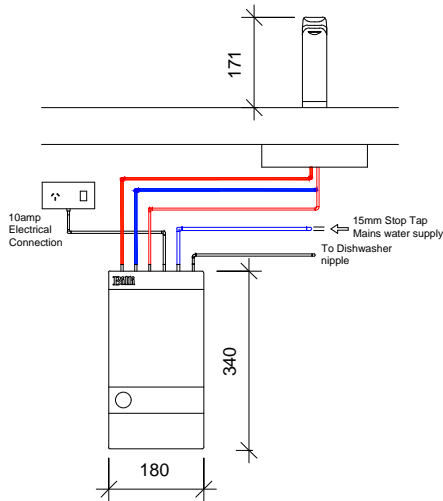

FRONT VIEW

SIDE VIEW

REAR VIEW

Billi Alpine on sink

Billi Alpine on Font

REV.	BY	DATE	DESCRIPTION OF CHANGE
1		23-07-14	INITIAL ISSUE
REVISION			

TITLE		CHILLED WATER WATER SYSTEM-BILLI ALPINE 125 WITH XT TOUCH & FONT	
PROJECT		ALPINE	

DRAWN	DATE
A2K	23-07-2014
SCALE	SIZE
1 : 10	A3

		DRAWING No.	REV.
		A1401-A103	1