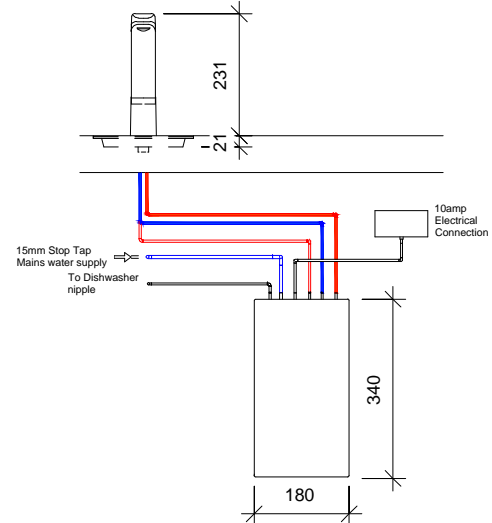

FRONT VIEW

SIDE VIEW

REAR VIEW

Billi Alpine on sink

Billi Alpine on Font

REV.	BY	DATE	DESCRIPTION OF CHANGE
1		23-07-14	INITIAL ISSUE
REVISION			

TITLE		CHILLED WATER WATER SYSTEM-BILLI ALPINE 125 WITH XT TOUCH & FONT	
PROJECT		ALPINE	

DRAWN	DATE
A2K	23-07-2014
SCALE	SIZE
1 : 10	A3

		DRAWING No.	REV.
		A1401-A103	1