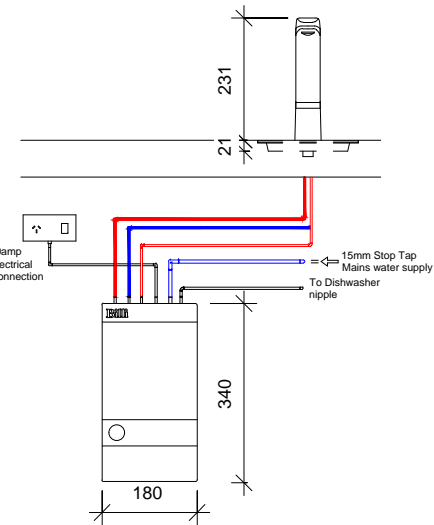

FRONT VIEW

SIDE VIEW

REAR VIEW

Billi Alpine on sink

Billi Alpine on Font

REV.	BY	DATE	DESCRIPTION OF CHANGE
1		23-07-14	INITIAL ISSUE
REVISION			

TITLE		CHILLED WATER WATER SYSTEM-BILLI ALPINE 125 WITH XT TOUCH & FONT	
PROJECT		ALPINE	

DRAWN	DATE
A2K	23-07-2014
SCALE	SIZE
1 : 10	A3

		DRAWING No.	REV.
		A1401-A103	1