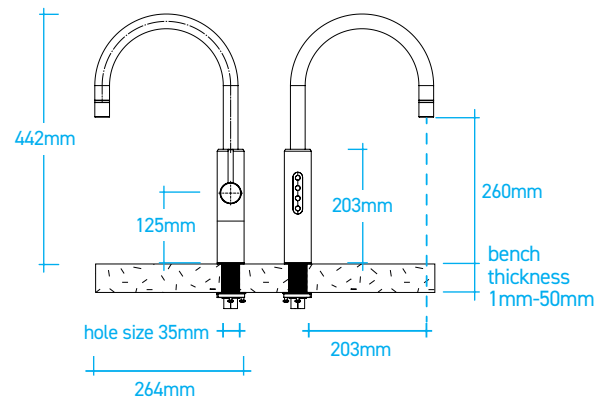

Contact your home experts today to create your dream kitchen!

1800 812 321

www.billi.com.au